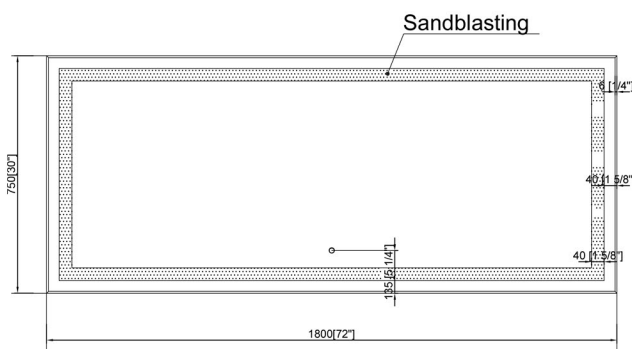

MA027230T

72"x30"

Rectangular LED Mirror

Product Features

- Technical Details: 120V AC 60Hz
Total Output: 34w
LED Strip Lumen: 2566.5±10%
LED Quantity: 60 bulb /meter
LED Wattage: 0.1w/bulb
Color Temperature: 6000-6500K
- Touch Switch
- Plug included
- All electrical components UL listed
- Material: 5mm Copper free mirror + aluminium

Technical

- Dimension: (WxH)
72"x30"
1800x750mm

Quality Assurance

- Factory tested
- One year limited warranty

40 [1 5/8\"]