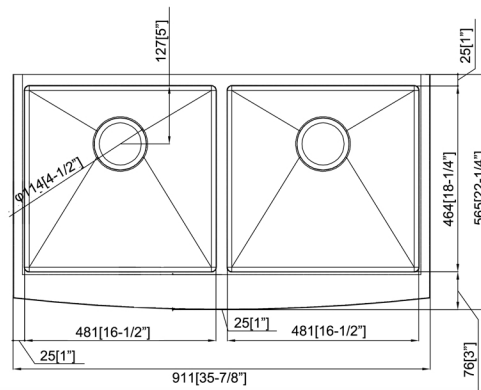

Quality Assurance

- Factory tested
- 10-year limited warranty

www.dukobrand.com

1411 E Orangethorpe Ave, Fullerton, CA 92831 Tel: 800-315-3776 Email: info@dukous.com