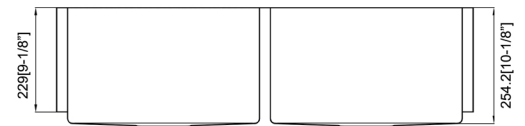

Quality Assurance

- Factory tested
- 10-year limited warranty

www.dukobrand.com

1411 E Orangethorpe Ave, Fullerton, CA 92831 Tel: 800-315-3776 Email: info@dukous.com