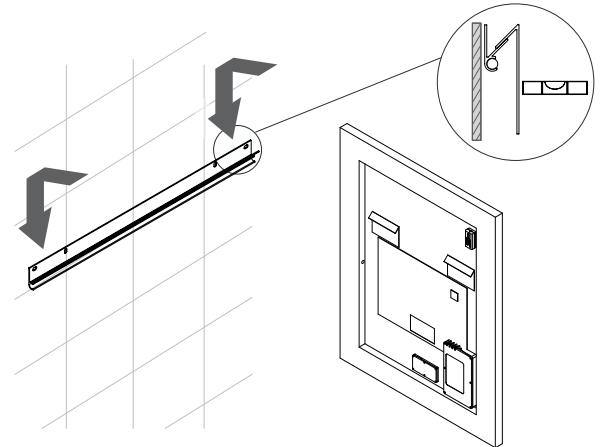

## Bathroom LED mirror

RULER

HAMMER

TAPE MEASURE

+SCREDRIVER

-SCREDRIVER

ELECTRIC DRILL

## Installation

Bluetooth mirror screwing

Bathroom LED mirror screwing

Bathroom LED mirror frame hanging

Bathroom LED mirror bracket hanging

Bluetooth mirror hanging