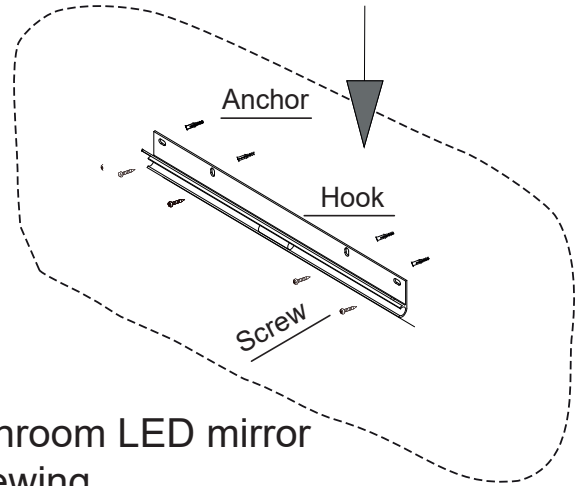

Bathroom LED mirror screwing