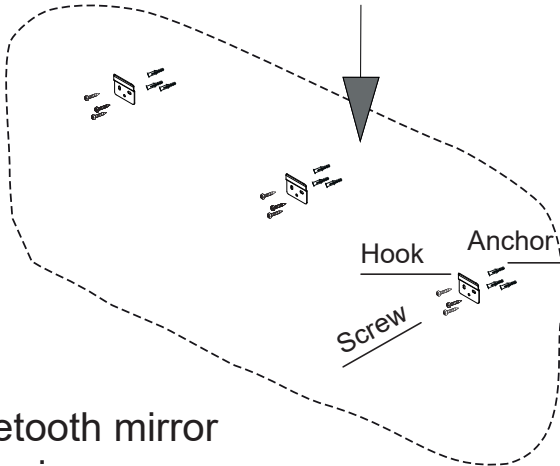

Tools

Bathroom LED mirror

+SCREDRIVER

Installation

Bluetooth mirror screwing