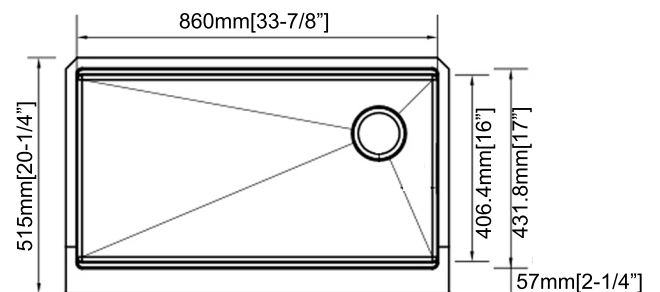

“Our products make the difference.”

Farmhouse Sink

KSS0006S-OL

35-7/8" x 20-1/4" x 10"

Stainless Steel Farmhouse Kitchen Sink

This Kingston 35-7/8" x 20-1/4" Stainless Steel Single Bowl Kitchen Apron Workstation features a generous 10" depth basin, making it the right choice of handling large pots, pans, and dishes easily. This sink is made from 16 gauge 304 grade stainless steel.

Technical

Nominal Dimensions:

35-7/8" x 20-1/4" x 10"
911x515x254mm

Bowl Size:

33-7/8" x 16"
860x406mm

Depth:

Bowl: 10" (254mm)
Apron: 9" (229mm)

Quality Assurance