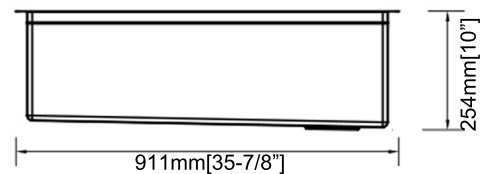

“Our products make the difference.”

Farmhouse Sink

KSS0006S-OL

35-7/8" x 20-1/4" x 10"

Stainless Steel Farmhouse Kitchen Sink

This Kingston 35-7/8" x 20-1/4" Stainless Steel Single Bowl Kitchen Apron Workstation features a generous 10" depth basin, making it the right choice of handling large pots, pans, and dishes easily. This sink is made from 16 gauge 304 grade stainless steel.

Technical

Nominal Dimensions:

35-7/8" x 20-1/4" x 10"
911x515x254mm

Bowl Size:

33-7/8" x 16"
860x406mm

Depth:

Bowl: 10" (254mm)
Apron: 9" (229mm)

Quality Assurance