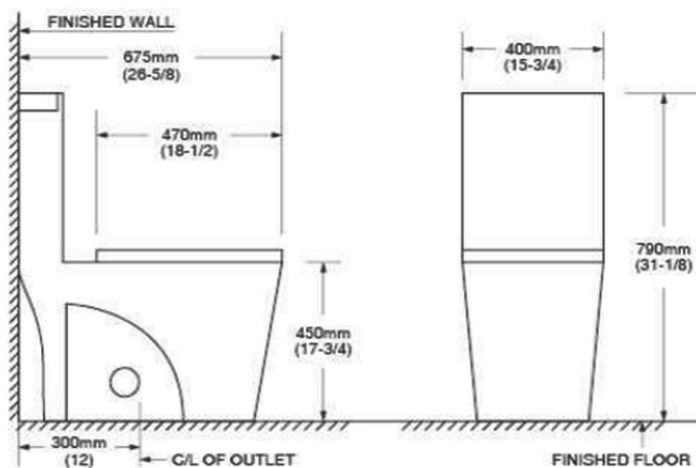

Quality Assurance

- Factory flush-tested
- 10-year limited warranty

www.dukobrand.com

1411 E Orangethorpe Ave, Fullerton, CA 92831 Tel: 800-315-3776 Email: info@dukous.com