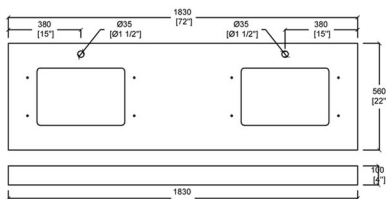

COUNTER-TOP