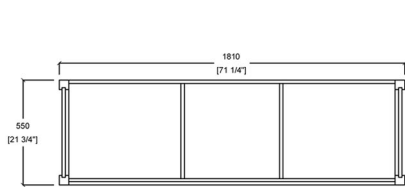

Quality Assurance

- Factory tested
- One year limited warranty

TOP VIEW