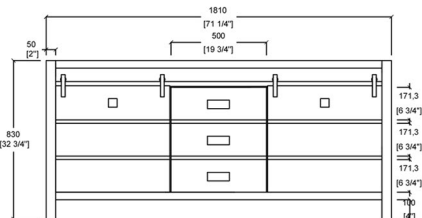

VV372W

White

Product Features

- Solid wood(rubber wood/birch wood)+Plywood(Carb TSCA)
- Soft-closing Hinge and sliders.
- All drawer with pine wood dovetailed construction drawer boxes.
- Without faucet and drainage.
- With adjustable leg.
- Countertop: Carrara white marble
  Thickness: 19-20mm
  Top with 4" height backsplash
  18" Under mounted Square sink (Double sinks)
- Two sliding doors, with soft closing system.
  Three drawers, open cabinet drawer design, large storage space.

Technical

- **Basin Dimensions:**
  72"x22"x3/4"
  1830x560x20mm
- **Vanity Dimensions:**
  71-1/4"x21-3/4"x32-3/4"
  1810x550x830mm
- **Installation Dimension:**
  72"x22"x33-1/2"
  1830x560x850mm

Quality Assurance

- Factory tested
- One year limited warranty

FRONT VIEW