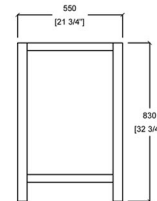

VV372W

White

Product Features

- Solid wood(rubber wood/birch wood)+Plywood(Carb TSCA)
- Soft-closing Hinge and sliders.
- All drawer with pine wood dovetailed construction drawer boxes.
- Without faucet and drainage.
- With adjustable leg.
- Countertop: Carrara white marble
  Thickness: 19-20mm
  Top with 4" height backsplash
  18" Under mounted Square sink (Double sinks)
- Two sliding doors, with soft closing system.
  Three drawers, open cabinet drawer design, large storage space.

Technical

- **Basin Dimensions:**
  72"x22"x3/4"
  1830x560x20mm
- **Vanity Dimensions:**
  71-1/4"x21-3/4"x32-3/4"
  1810x550x830mm
- **Installation Dimension:**
  72"x22"x33-1/2"
  1830x560x850mm

Quality Assurance

- Factory tested
- One year limited warranty

SIDE VIEW