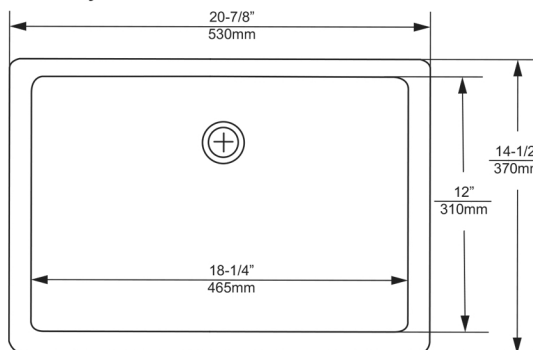

“Our products make the difference.”

Undermount Sink

C1312R

20-7/8" x 14-1/2" x 8-1/2"

Rectangular Undermount Sink

This undermount sink will make a great addition to any bathroom, regardless of style. The sink offers a rimless, rectangular design and concealed front overflow.

Product Features

- Constructed of vitreous china
- Rectangular basin with overflow
- Undermount installation
- No faucet holes, requires wall or counter-mount faucet
- Faucet, drain assembly, p-trap, shut-off valve, and supply lines are sold separately.

Technical

- Unglazed Rim Size:
20-7/8" x 14-1/2" x 8-1/2"
530mm x 370mm x 216mm
- Bowl Size:
18-1/4" x 12" x 6-1/4"
465mm x 310mm x 160mm
- Supplied with cut-out template

Quality Assurance

- Factory tested
- 10-year limited warranty