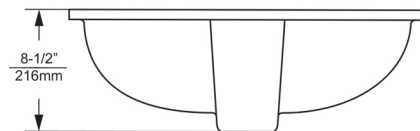

“Our products make the difference.”

Undermount Sink

C1312R

20-7/8" x 14-1/2" x 8-1/2"

Rectangular Undermount Sink

This undermount sink will make a great addition to any bathroom, regardless of style. The sink offers a rimless, rectangular design and concealed front overflow.

Product Features

- Constructed of vitreous china
- Rectangular basin with overflow
- Undermount installation
- No faucet holes, requires wall or counter-mount faucet
- Faucet, drain assembly, p-trap, shut-off valve, and supply lines are sold separately.

Technical

- Unglazed Rim Size:
20-7/8" x 14-1/2" x 8-1/2"
530mm x 370mm x 216mm
- Bowl Size:
18-1/4" x 12" x 6-1/4"
465mm x 310mm x 160mm
- Supplied with cut-out template

Quality Assurance

- Factory tested
- 10-year limited warranty