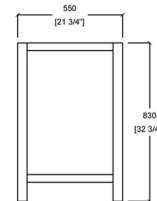

VV372G

Gray

Product Features

- Solid wood(rubber wood/birch wood)+Plywood(Carb TSCA)
- Soft-closing Hinge and sliders.
- All drawer with pine wood dovetailed construction drawer boxes.
- Without faucet and drainage.
- With adjustable leg.
- Countertop: Carrara white marble
  Thickness: 19-20mm
  Top with 4" height backsplash
  18" Under mounted Square sink (Double sinks)
- Two sliding doors, with soft closing system.
  Three drawers, open cabinet drawer design, large storage space.

Technical

- **Basin Dimensions:**
  72"x22"x3/4"
  1830x560x20mm
- **Vanity Dimensions:**
  71-1/4"x21-3/4"x32-3/4"
  1810x550x830mm
- **Installation Dimension:**
  72"x22"x33-1/2"
  1830x560x850mm

Quality Assurance

- Factory tested
- One year limited warranty

SIDE VIEW