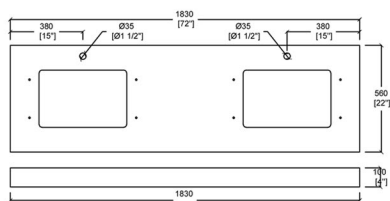

COUTER-TOP