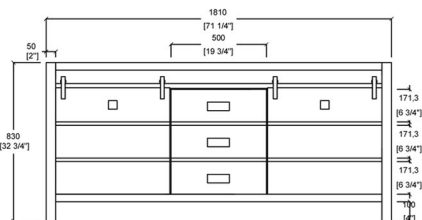

VV372G

Gray

Product Features

- Solid wood(rubber wood/birch wood)+Plywood(Carb TSCA)
- Soft-closing Hinge and sliders.
- All drawer with pine wood dovetailed construction drawer boxes.
- Without faucet and drainage.
- With adjustable leg.
- Countertop: Carrara white marble
  Thickness: 19-20mm
  Top with 4" height backsplash
  18" Under mounted Square sink (Double sinks)
- Two sliding doors, with soft closing system.
  Three drawers, open cabinet drawer design, large storage space.

Technical

- **Basin Dimensions:**
  72"x22"x3/4"
  1830x560x20mm
- **Vanity Dimensions:**
  71-1/4"x21-3/4"x32-3/4"
  1810x550x830mm
- **Installation Dimension:**
  72"x22"x33-1/2"
  1830x560x850mm

Quality Assurance

- Factory tested
- One year limited warranty

FRONT VIEW