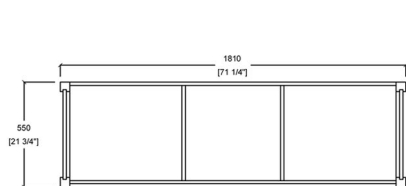

Quality Assurance

- Factory tested
- One year limited warranty

TOP VIEW