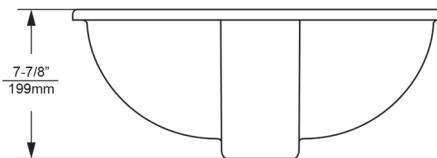

C273

20"x17"x7-7/8"

Oval Drop-In Sink

Versatile and Dependable

When a versatile sink is needed to finish a traditional or casual bathroom, the C273 oval drop-in sink delivers. The sink is made from durable, high-gloss and stain resistant Vitreous China. Available with a single hole, 4" or 8" center faucet holes.

Product Features

- Self-rimming oval countertop sink
- Tapered edges for style
- Concealed front overflow
- Rear-oriented drain hole location for ease of drain installation
- Large faucet deck
- cUPC certified

Technical

- Single, 4"/102mm or 8"/204mm faucet center
- Nominal Dimensions:
20" x 17" x 7-7/8"
508mm x 432mm x 199mm
- Supplied with cut-out template

Quality Assurance

- Factory tested
- 10-year limited warranty