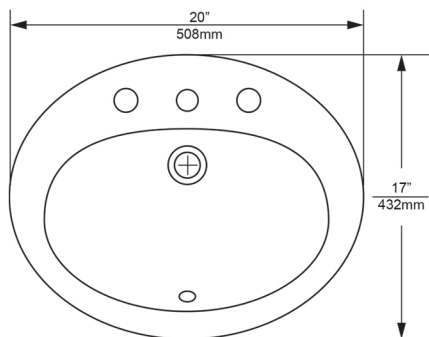

C273

20"x17"x7-7/8"

Oval Drop-In Sink

Versatile and Dependable

When a versatile sink is needed to finish a traditional or casual bathroom, the C273 oval drop-in sink delivers. The sink is made from durable, high-gloss and stain resistant Vitreous China. Available with a single hole, 4" or 8" center faucet holes.

Product Features

- Self-rimming oval countertop sink
- Tapered edges for style
- Concealed front overflow
- Rear-oriented drain hole location for ease of drain installation
- Large faucet deck
- cUPC certified

Technical

- Single, 4"/102mm or 8"/204mm faucet center
- Nominal Dimensions:
20" x 17" x 7-7/8"
508mm x 432mm x 199mm
- Supplied with cut-out template

Quality Assurance

- Factory tested
- 10-year limited warranty