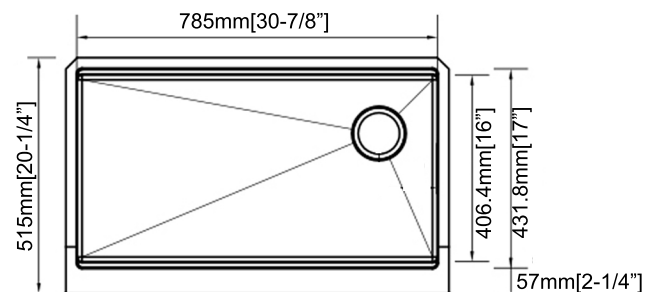

##### Nominal Dimensions:

32-7/8"x20-1/4"x10"  
835x515x254mm

##### Bowl Size:

30-7/8"x16"  
785x406mm

##### Depth:

Bowl: 10" (254mm)  
Apron: 9" (229mm)