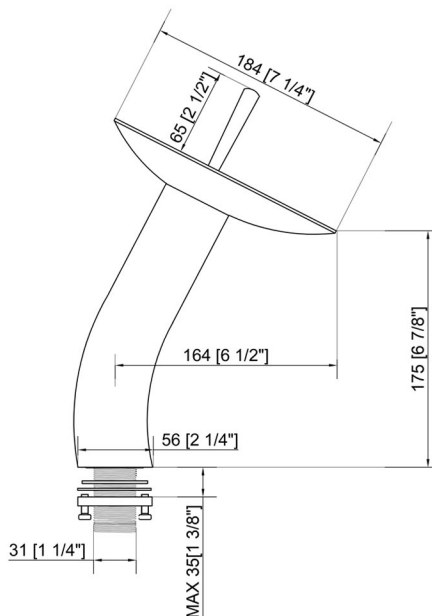

CZ326101

Bathroom Single Handle Vessel Sink Faucet

Product Features

- Material: Brass body
- Zinc Alloy handle
- Ceramics cartridge
- Aerator: Neoperl
- Stainless Steel supply hose
- Flow rate: 2.2GPM@60PSI
- Chrome/Brushed Nickel/Matte black finish
- Cupc

Technical

- Nominal Dimensions:
  - 6-7/8" Spout Height
  - 1-3/8" Mounting Hole Size
  - >2" Deck Plate Length
  - 9/16" Waterline Nut
  - 1-1/4" Center Size
  - 19-11/16" Flexible hose
  - 6-13/16" Hose Height

Quality Assurance

- Factory flush-tested
- One-year limited warranty

Specifications are subject to change without notice, please visit our website for the most current information

www.dukobrand.com