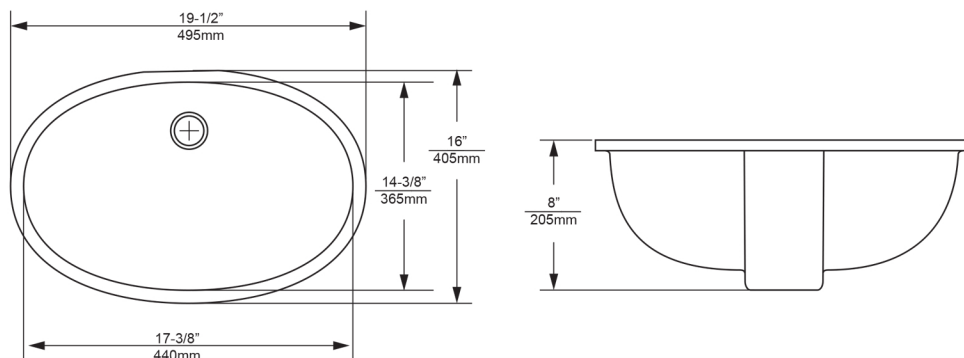

C4020

19-1/2"x16"x8"

Oval Undermount Sink

This undermount sink will make a great addition to any bathroom, regardless of style. The sink offers a rimless, rectangular design and concealed front overflow.

Product Features

- Constructed of vitreous china
- Rectangular basin with overflow
- Undermount installation
- No faucet holes, requires wall or counter-mount faucet
- Faucet, drain assembly, p-trap, shut-off valve, and supply lines are sold separately.

Technical

- Unglazed Rim Size:
19-1/2"x16"x8"
495mm x 406mm x 203mm
- Bowl Size:
17-3/8"x14-3/8"
440mm x 365mm
- Supplied with cut-out template

Quality Assurance

- Factory tested
- 10-year limited warranty