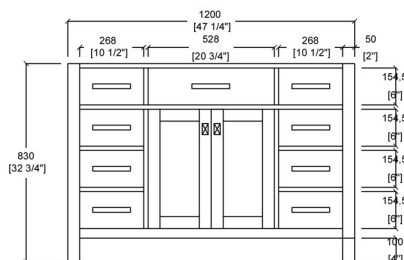

VV148W

White

Product Features

- Solid wood(rubber wood/birch wood)+Plywood(Carb TSCA)
- Soft-closing Hinge and sliders.
- All drawer with pine wood dovetailed construction drawer boxes.
- Without faucet and drainage.
- With adjustable leg.
- Countertop: Carrara white marble
  Thickness: 19-20mm
  Top with 4" height backsplash
  18" Under mounted Square sink (single sink)
- Double Door, cushioned opening and closing design.
  Six drawers,open cabinet drawer design, large storage space.

Technical

- **Basin Dimensions:**
  48"x22"x3/4"
  1220x560x20mm
- **Vanity Dimensions:**
  47-1/4"x21-3/4"x32-3/4"
  1200x550x830mm
- **Installation Dimensions:**
  48"x22"x33-1/2"
  1220x560x850mm

Quality Assurance

- Factory tested
- One year limited warranty

FRONT VIEW