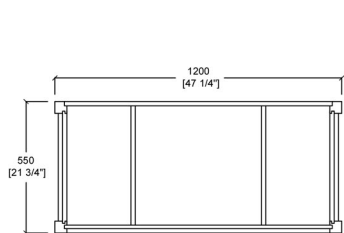

VV148W

White

Product Features

- Solid wood(rubber wood/birch wood)+Plywood(Carb TSCA)
- Soft-closing Hinge and sliders.
- All drawer with pine wood dovetailed construction drawer boxes.
- Without faucet and drainage.
- With adjustable leg.
- Countertop: Carrara white marble
  Thickness: 19-20mm
  Top with 4" height backsplash
  18" Under mounted Square sink (single sink)
- Double Door, cushioned opening and closing design.
  Six drawers,open cabinet drawer design, large storage space.

Technical

- **Basin Dimensions:**
  48"x22"x3/4"
  1220x560x20mm
- **Vanity Dimensions:**
  47-1/4"x21-3/4"x32-3/4"
  1200x550x830mm
- **Installation Dimensions:**
  48"x22"x33-1/2"
  1220x560x850mm

Quality Assurance

- Factory tested
- One year limited warranty

TOP VIEW