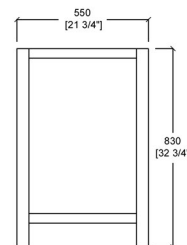

VV148W

White

Product Features

- Solid wood(rubber wood/birch wood)+Plywood(Carb TSCA)
- Soft-closing Hinge and sliders.
- All drawer with pine wood dovetailed construction drawer boxes.
- Without faucet and drainage.
- With adjustable leg.
- Countertop: Carrara white marble
  Thickness: 19-20mm
  Top with 4" height backsplash
  18" Under mounted Square sink (single sink)
- Double Door, cushioned opening and closing design.
  Six drawers,open cabinet drawer design, large storage space.

Technical

- **Basin Dimensions:**
  48"x22"x3/4"
  1220x560x20mm
- **Vanity Dimensions:**
  47-1/4"x21-3/4"x32-3/4"
  1200x550x830mm
- **Installation Dimensions:**
  48"x22"x33-1/2"
  1220x560x850mm

Quality Assurance

- Factory tested
- One year limited warranty

SIDE VIEW