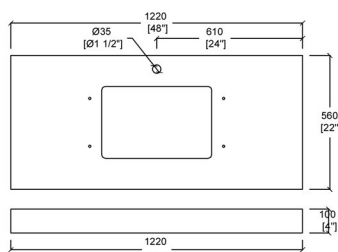

COUNTER-TOP