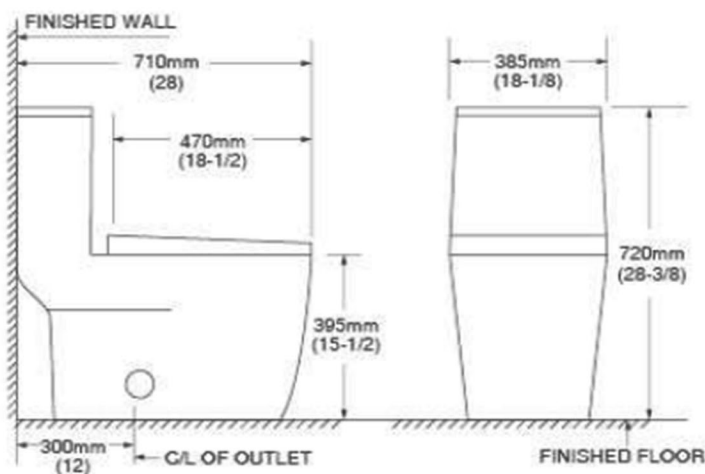

Quality Assurance

- Factory flush-tested
- 10-year limited warranty

www.dukobrand.com

1411 E Orangethorpe Ave, Fullerton, CA 92831 Tel: 800-315-3776 Email: info@dukous.com