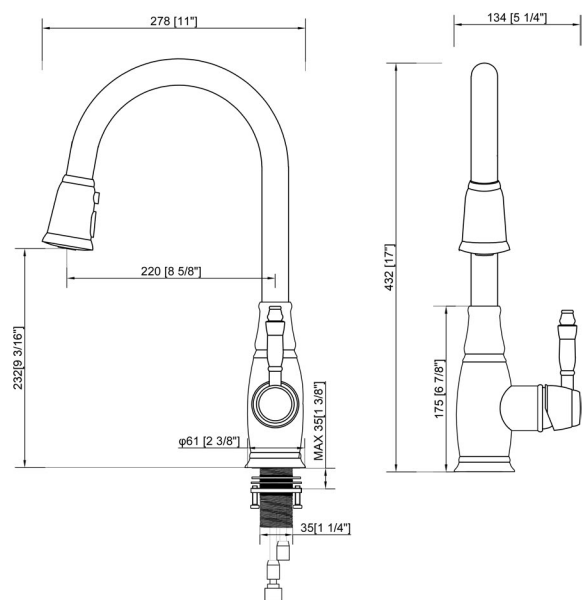

CZ803102

Kitchen Single Handle Faucet

Product Features

- Material: Lead free brass
- Zinc Alloy handle
- Ceramics cartridge
- Shower head: ABS
- Stainless Steel supply hose
- Flow rate: 2.2GPM@60PSI
- Chrome/Brushed Nickel/Matte black finish
- Cupc

Technical

- Nominal Dimensions:
  - 9-3/16" Spout Height
  - 1-3/8" Mounting Hole Size
  - 17" Overall Height
  - >2" Deck Plate Length
  - 9/16" Waterline Nut
  - 1-1/4" Center Size
  - 19-11/16" Flexible hose
  - 6-13/16" Hose Height

Quality Assurance

- Factory flush-tested
- One-year limited warranty

Specifications are subject to change without notice, please visit our website for the most current information

www.dukobrand.com