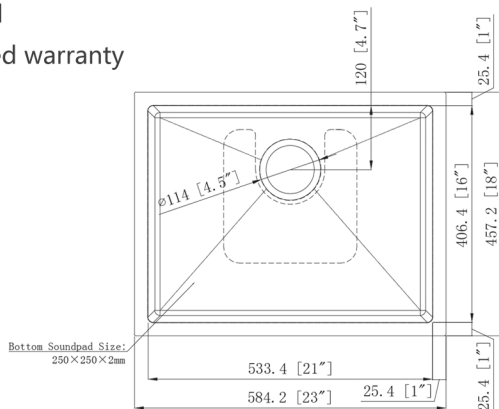

Product Features

- 21” Basin Handmade Kitchen Sink
- High-quality 18-gauge thickness stainless steel for lasting durability
- Extra deep (10”) basins provide a large workspace, allowing you to deep soak even your largest pots and pans
- Undermount installation
- Cutout template and instructions included

Technical

- **Nominal Dimensions:**
23”x18”x10”
584.2x457.2x254mm
- **Bowl Size:**
21”x16”
533.4x405.4mm

Quality Assurance

- Factory tested
- 10-year limited warranty

* Sink only. Waste fittings not included.