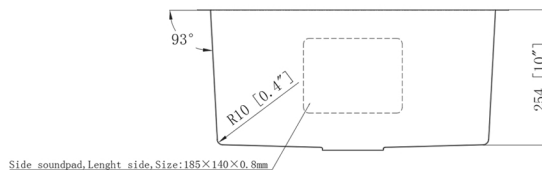

Technical

- **Nominal Dimensions:**
23”x18”x10”
584.2x457.2x254mm
- **Bowl Size:**
21”x16”
533.4x405.4mm

Quality Assurance

- Factory tested
- 10-year limited warranty

* Sink only. Waste fittings not included.