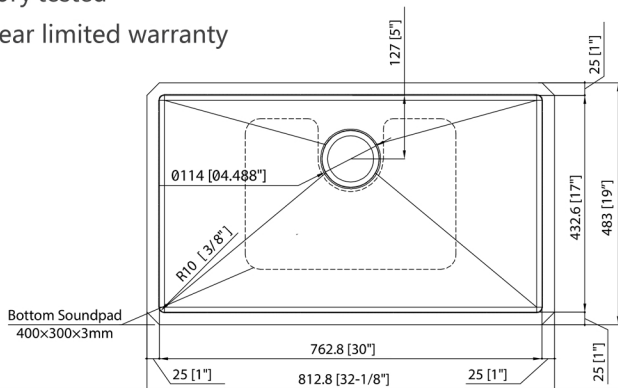

“Our products make the difference.”

Undermount Sink

HU3219S-S

32" x 19" x 10"

Single Bowl Undermount Kitchen Sink

This Undermount Stainless Steel Kitchen Sink features a generous 10" depth basin, This sink is handcrafted from durable stainless steel with clean, modern lines that bring a finished look to any kitchen.

Product Features

- 30" Basin Handmade Kitchen Sink
- High-quality 18-gauge thickness stainless steel for lasting durability
- Extra deep (10") basins provide a large workspace, allowing you to deep soak even your largest pots and pans
- Undermount installation
- Cutout template and instructions included

Technical

- **Nominal Dimensions:**
32" x 19" x 10"
813 x 483 x 254mm
- **Bowl Size:**
30" x 17"
762 x 432mm

* Sink only. Waste fittings not included.

Quality Assurance

- Factory tested
- 10-year limited warranty