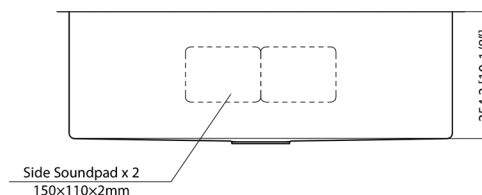

“Our products make the difference.”

Undermount Sink

HU3219S-S

32" x 19" x 10"

Single Bowl Undermount Kitchen Sink

This Undermount Stainless Steel Kitchen Sink features a generous 10" depth basin, This sink is handcrafted from durable stainless steel with clean, modern lines that bring a finished look to any kitchen.

Product Features

- 30" Basin Handmade Kitchen Sink
- High-quality 18-gauge thickness stainless steel for lasting durability
- Extra deep (10") basins provide a large workspace, allowing you to deep soak even your largest pots and pans
- Undermount installation
- Cutout template and instructions included

Technical

- **Nominal Dimensions:**
32" x 19" x 10"
813 x 483 x 254mm
- **Bowl Size:**
30" x 17"
762 x 432mm

* Sink only. Waste fittings not included.

Quality Assurance

- Factory tested
- 10-year limited warranty