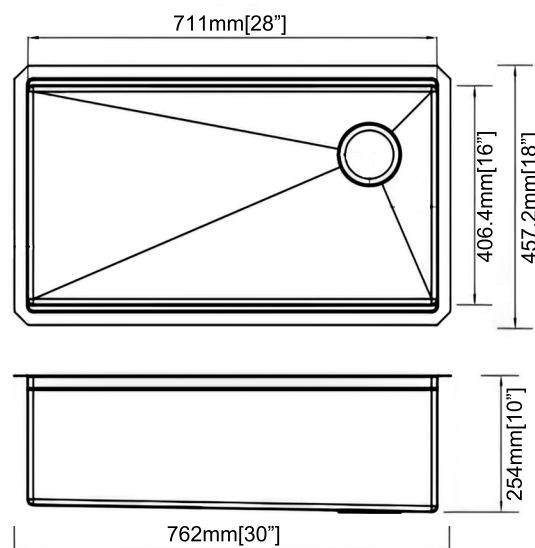

“Our products make the difference.”

Undermount Sink

KSS0002S-OL

30"x18"x10"

Single Bowl Undermount Kitchen Sink

This undermount stainless steel kitchen workstation features a generous 10" depth basin, making it the right choice of handling large pots, pans, and dishes easily. This sink is made from 16 gauge 304 grade stainless steel.

What`s included ?

- Bottom Grid
- Colander
- Basket Strainer
- Cutting Board
- Drainer with Draining Basket and cover

Product Features

- Handcrafted stainless steel kitchen sink
- Single basin design for maximum workspace
- High-quality 16-gauge thickness stainless steel for lasting durability
- Bowl gives you maximum space for washing dishes or other household tasks
- Under-Mount installation
- Cutout template and instructions included
- 7 pcs accessories included

Technical

- **Nominal Dimensions:**
30"x18"x10"
762x457.2x254mm
- **Bowl Size:**
28"x16"
711x406mm

Quality Assurance

- Factory tested
- 10-year limited warranty

www.dukobrand.com

1411 E Orangethorpe Ave, Fullerton, CA 92831 Tel: 800-315-3776 Email: info@dukous.com