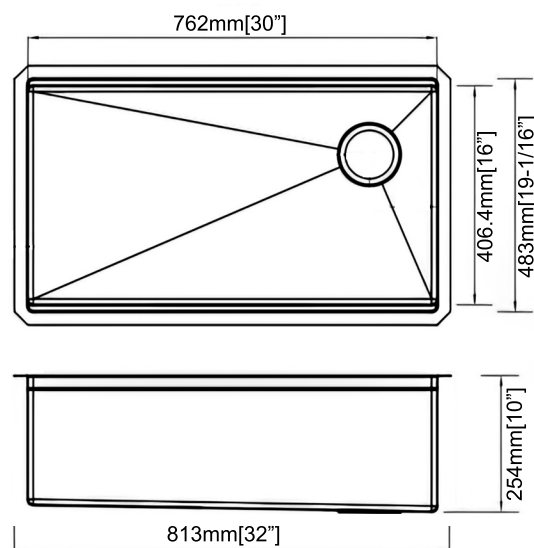

“Our products make the difference.”

Undermount Sink

KSS0001S-OL

32"x19"x10"

Single Bowl Undermount Kitchen Sink

This undermount stainless steel kitchen workstation features a generous 10" depth basin, making it the right choice of handling large pots, pans, and dishes easily. This sink is made from 16 gauge 304 grade stainless steel.

What`s included ?

- Bottom Grid
- Colander
- Basket Strainer
- Cutting Board
- Drainer with Draining Basket and cover

Product Features

- Handcrafted stainless steel kitchen sink
- Single basin design for maximum workspace
- High-quality 16-gauge thickness stainless steel for lasting durability
- Bowl gives you maximum space for washing dishes or other household tasks
- Under-Mount installation
- Cutout template and instructions included
- 7 pcs accessories included

Technical

- **Nominal Dimensions:**
32" x 19" x 10"
813 x 483 x 254mm
- **Bowl Size:**
30"x16"
762x406.4mm

Quality Assurance

- Factory tested
- 10-year limited warranty

www.dukobrand.com

1411 E Orangethorpe Ave, Fullerton, CA 92831 Tel: 800-315-3776 Email: info@dukous.com