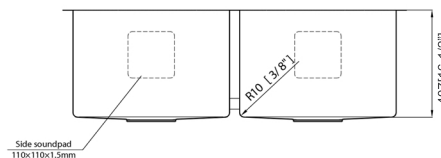

“Our products make the difference.”

Undermount Sink

HU3219D-S-16

32”x19”x16”

Double Bowl Undermount Kitchen Sink

The double bowl stainless steel kitchen sink combines a modern style with sleek, tight radius corners. Made from 18-gauge stainless steel, this sink offers two deep bowls to keep clean and dirty dishes separate.

Product Features

- 32” Double Basin Handmade Kitchen Sink (50/50 Basin Split)
- High-quality 18-gauge thickness stainless steel for lasting durability
- Double-bowl conveniently separates larger pots from delicate glassware when washing or soaking
- Extra deep (16”) basins provide a large workspace, allowing you to deep soak even your largest pots and pans
- Cutout template and instructions included

* Sink only. Waste fittings not included.

Technical

- **Nominal Dimensions:**
32”x19”x16”
813x483x407mm
- **Bowl Size (equal size bowls):**
14-1/2” x 17”
368 x 432mm

Quality Assurance

- Factory tested
- 10-year limited warranty