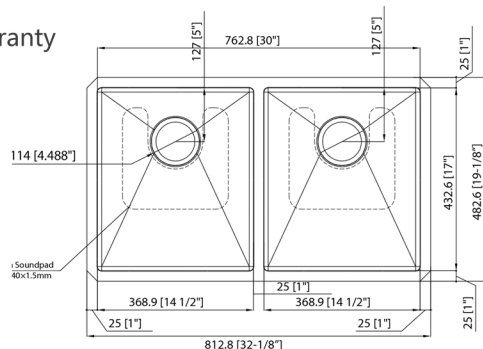

Product Features

- 32” Double Basin Handmade Kitchen Sink (50/50 Basin Split)
- High-quality 18-gauge thickness stainless steel for lasting durability
- Double-bowl conveniently separates larger pots from delicate glassware when washing or soaking
- Extra deep (16”) basins provide a large workspace, allowing you to deep soak even your largest pots and pans
- Cutout template and instructions included

* Sink only. Waste fittings not included.

Technical

- **Nominal Dimensions:**
32”x19”x16”
813x483x407mm
- **Bowl Size (equal size bowls):**
14-1/2” x 17”
368 x 432mm

Quality Assurance

- Factory tested
- 10-year limited warranty