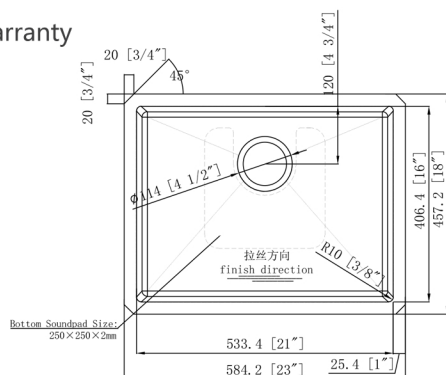

Quality Assurance

- Factory tested
- 10-year limited warranty

www.dukobrand.com

1411 E Orangethorpe Ave, Fullerton, CA 92831 Tel: 800-315-3776 Email: info@dukous.com