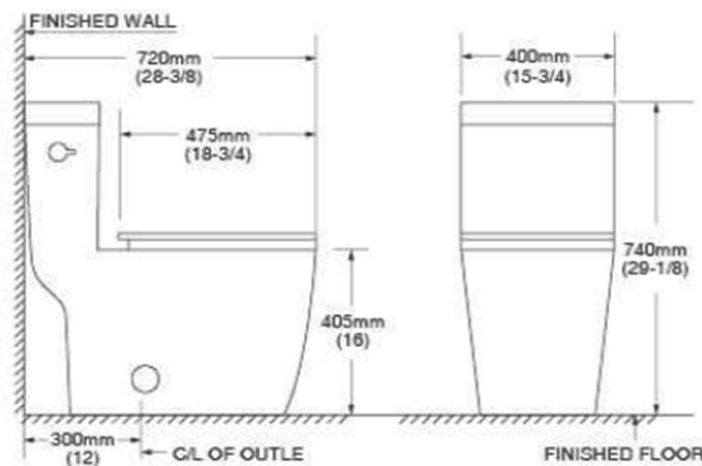

Quality Assurance

- Factory flush-tested
- 10-year limited warranty

www.dukobrand.com

1411 E Orangethorpe Ave, Fullerton, CA 92831 Tel: 800-315-3776 Email: info@dukous.com