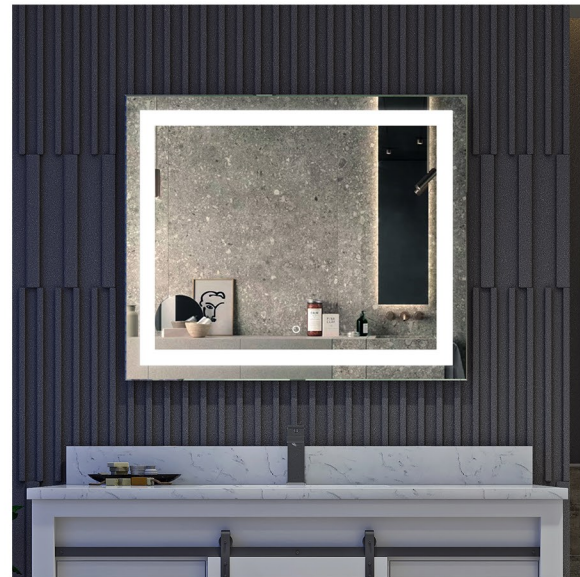

## MA023630TD-OL

36"x30"

Rectangular LED Mirror

### Product Features

- Technical Details: 120V AC 60Hz  
Total Output: 40w  
LED Strip Lumen: 1504.5±10%  
LED Quantity: 60 bulb /meter  
LED Wattage: 0.1w/bulb  
Color Temperature: 6000-6500K
- Touch Switch
- Plug included
- All electrical components UL listed
- Material: 5mm Copper free mirror + aluminium
- With Demister

### Technical

- Dimension: (WxH)  
36"x30"  
900x750mm