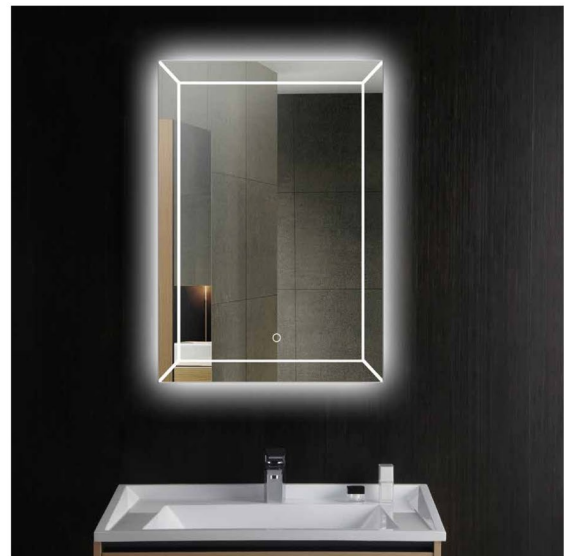

## MA012430TD-OL

24"x30"

Rectangular LED Mirror

### Product Features

- Technical Details: 120V AC 60Hz  
Total Output: 35w  
LED Strip Lumen: 1239±10%  
LED Quantity: 60 bulb /meter  
LED Wattage: 0.1w/bulb  
Color Temperature: 6000-6500K
- Touch Switch
- Plug included
- All electrical components UL listed
- Material: 5mm Copper free mirror + aluminium
- With Demister

### Technical

- Dimension: (WxH)  
24"x30"  
600x750mm